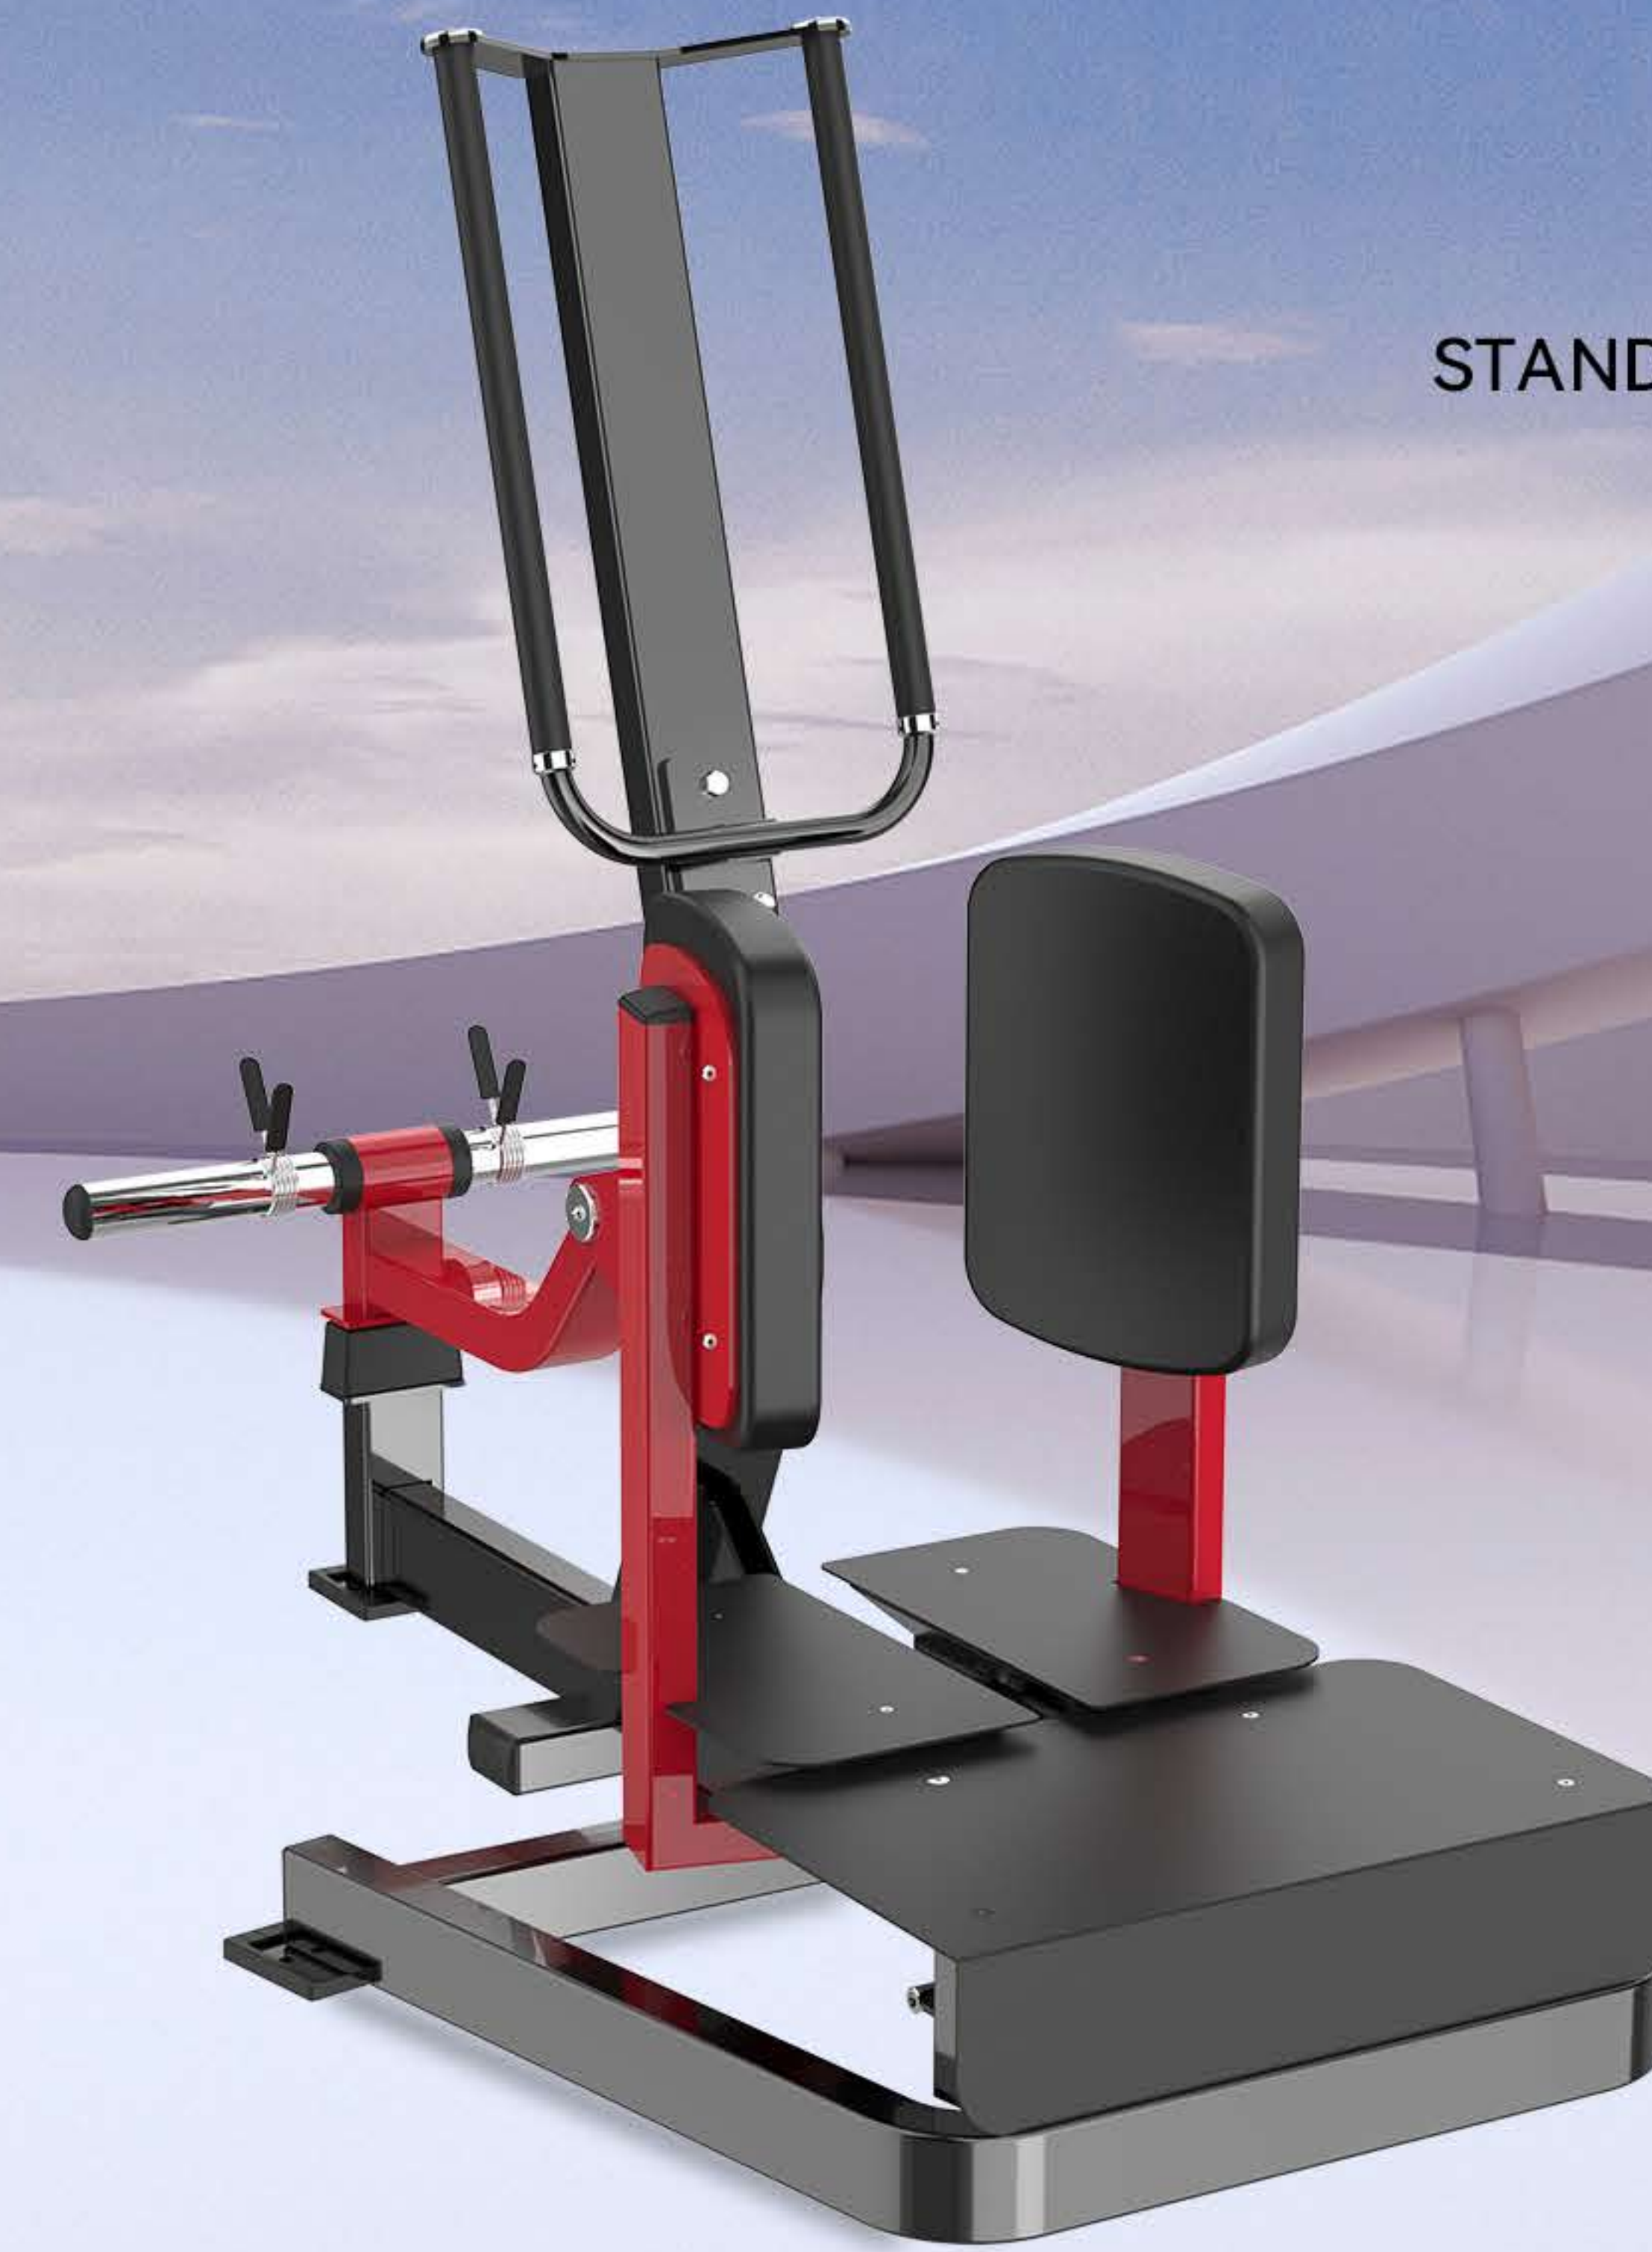

AMV-41

T-SHAPED ROWING TRAINER

Size : (L)1910x(W)910x(H)1180mm

AMV-43

STANDING OUTER THIGH ABDUCTOR

Size : (L)1520x(W)1000x(H)1430mm

NEW

NEW